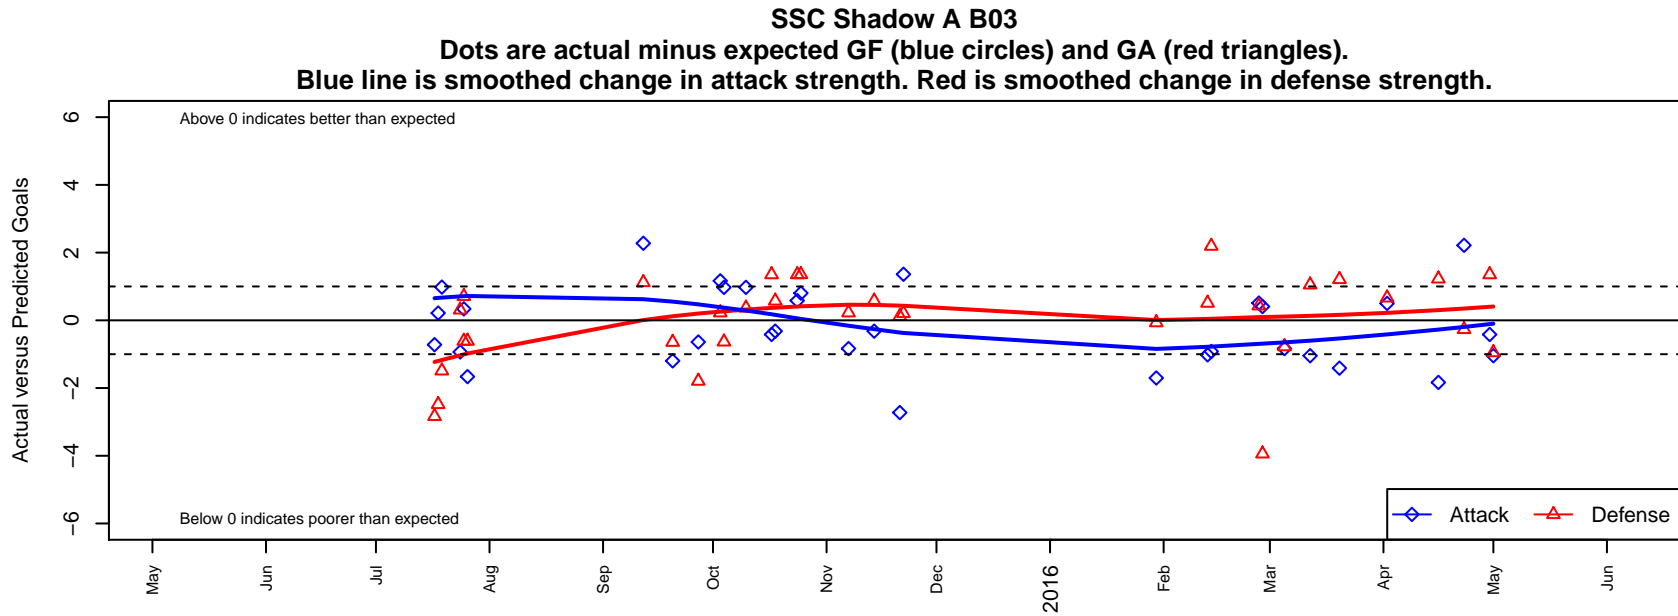

**attack and defense variance (black dot)
relative to other teams
and top 10 in region**

**attack and defense rating
relative to others at age
and all opponents in last 13 months**

SSC Shadow A B03

Spokane SC Shadow
Spokane, WA
B03 total strength=836
attack=1.3 defense=0.99
fall league = RCL B03 Div 3
spr league = Win RCL B03 Div 2
notes= Johnson 2014-15

alt names used:
SSC SHADOW SHADOW B03- JOHNSON (W
SSC SHADOW SHADOW B03- JOHNSON (W
SSC Shadow B03-A
SSC Shadow B03-A
SSC Shadow B03-A

Venues played:
2015 Nike Crossfire Challenge Super Group U'
2015 River City Cup U-12 Gold U12
2015 RCL B03 Div 3
2015 Win RCL B03 Div 2
2015 WYS Presidents Cup B03 Division 1