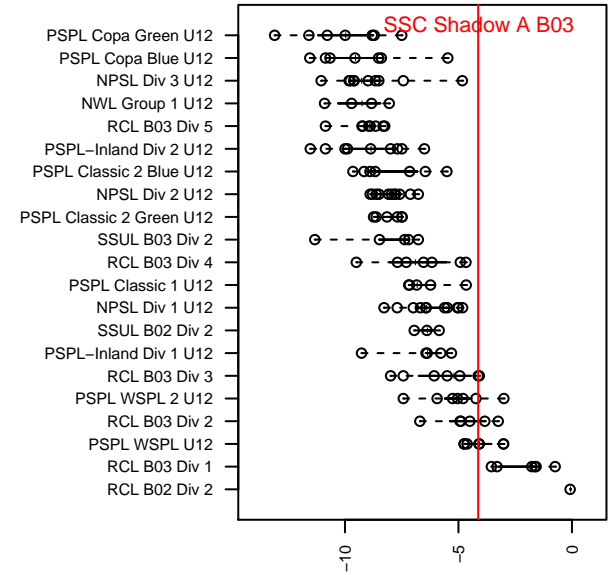

**attack and defense rating
relative to others at age
and all opponents in last 13 months**